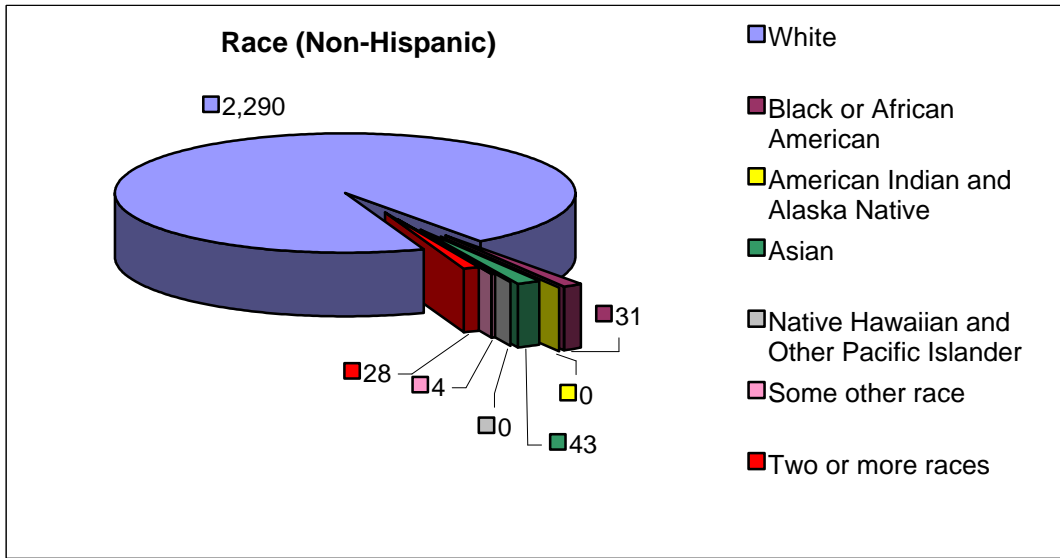

Netcong

HOUSING	1990	2000	Change
Total housing units	1,396	1,043	-353
Occupied units	1,293	1,008	-285
Owner occupied	657	646	-11
Renter occupied	636	362	-274
Average size owner-occupied	2.80	2.67	-0.13
Average size renter-occupied	2.32	2.35	0.03
Vacant units	103	35	-68
Seasonal or occasional use	1	2	1

RACE BY HISPANIC ORIGIN	Hispanic	Total
White	143	2,433
Black or African American	0	31
American Ind. & Alaska Native	1	1
Asian	0	43
Native Hawaiian/ Oth. Pacific Isl.	0	0
Some other race	33	37
Two or more races	7	35
Total Population	184	2,580

HOUSEHOLD BY TYPE	2000	%
Total households	1,008	100.0
Family households	681	67.6
With children under 18	307	30.5
Married Couple	507	50.3
With children under 18	233	23.1
Female householder, no husband	119	11.8
With children under 18	54	5.4
Non-family households	327	32.4
Householder living alone	265	26.3
Householder 65 and over	97	9.6
Households w/ indiv. under 18	328	32.5
Households w/ indiv. 65 & over	283	28.1
Average household size	2.56	
Average family size	3.10	

RELATIONSHIP	2000	%
Total population	2,580	100.0
In households	2,576	99.8
Householder	1,008	39.1
Spouse	507	19.7
Child	780	30.2
Own child under 18	548	21.2
Other Relatives	145	5.6
Under 18	32	1.2
Nonrelatives	136	5.3
Unmarried partner	59	2.3
In group quarters	4	0.2
Institutionalized	0	0.0
Non-institutionalized	4	0.2