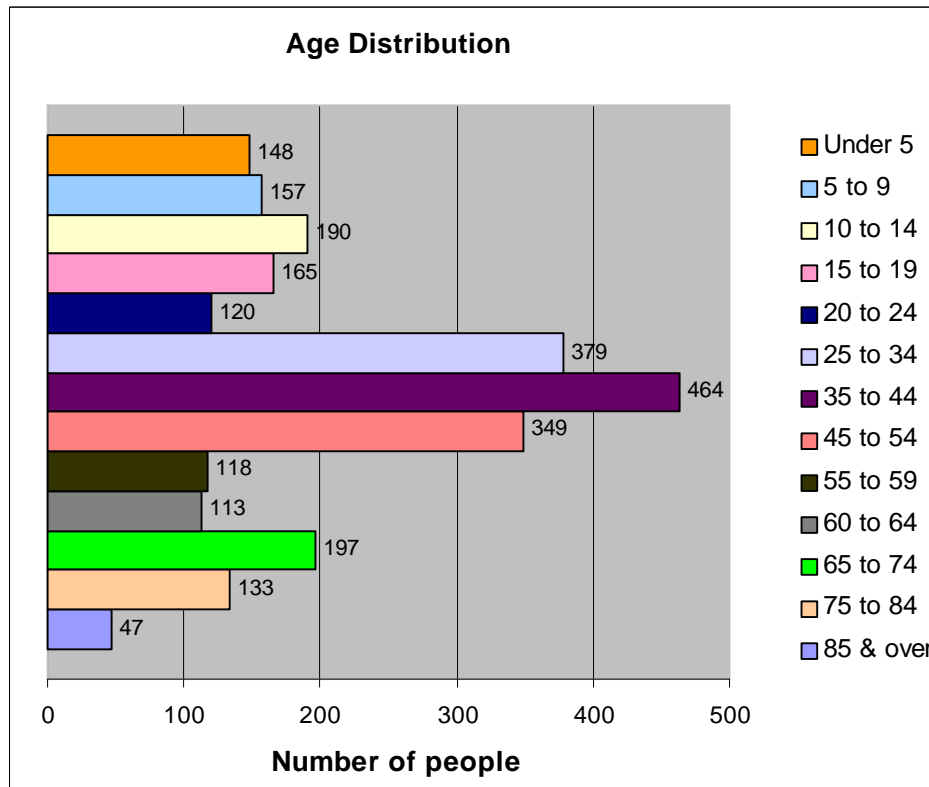

NETCONG BOROUGH

OVERVIEW

The Borough of Netcong is located along the western boundary of Morris County and lies in the iron-producing belt of Morris County. Netcong was originally known as South Stanhope and was home to ironworkers. In 1831, the Morris Canal opened, passing through the northern part of South Stanhope. The canal stimulated industry by bringing Pennsylvania coal to the declining iron forges of Morris County. Creation of the railroad further stimulated industry and spurred the development of the village into a busy town and a major depot. Netcong was incorporated in 1894. The borough is well served by transportation facilities, with access provided by Route 206, Route 46, Interstate 80 and rail.

POPULATION DATA	1990	2000	Change
Total population	3,311	2,580	-731
Land size (miles ²)	0.8	0.8	0
Density (persons/mile ²)	4,139	3,067	-1,072
Male	1,627	1,267	-360
Female	1,684	1,313	-371
Median age (years)	33.2	37.8	4.6

AGE GROUPS	2000	%
18 years and over	1,987	77.0
male	955	37.0
female	1,032	40.0
65 years and over	377	14.6
male	154	6.0
female	223	8.6

Netcong

HOUSING	1990	2000	Change
Total housing units	1,396	1,043	-353
Occupied units	1,293	1,008	-285
Owner occupied	657	646	-11
Renter occupied	636	362	-274
Average size owner-occupied	2.80	2.67	-0.13
Average size renter-occupied	2.32	2.35	0.03
Vacant units	103	35	-68
Seasonal or occasional use	1	2	1

RACE BY HISPANIC ORIGIN	Hispanic	Total
White	143	2,433
Black or African American	0	31
American Ind. & Alaska Native	1	1
Asian	0	43
Native Hawaiian/ Oth. Pacific Isl.	0	0
Some other race	33	37
Two or more races	7	35
Total Population	184	2,580